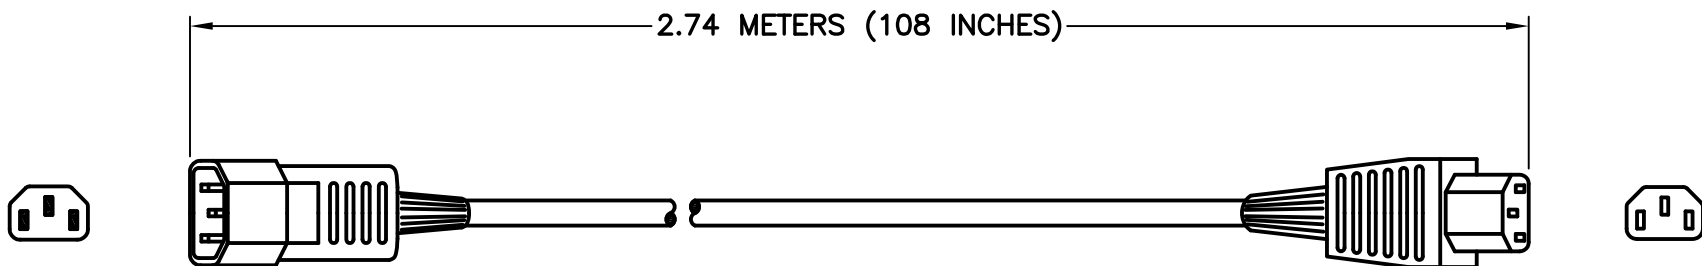

CAT. No.

98216X108IN

UNIVERSAL DETACHABLE CORD SET, IEC 60320 C-14 PLUG AND IEC 60320 C-13 CONNECTOR, 10 AMPERE 250 VOLT, SJTO, 105°C CORDAGE, 2 POLE-3 WIRE GROUNDING, 2.74 METERS (108 INCHES) LONG, BLACK.

RELATED POWER CORDS:

CATALOG No	LENGTH
98226	2.5 METERS
98220	2 METERS
98230	3 METERS
98230X5M	5 METERS
98216	1 METER
98216X12IN	12 INCHES
98216X18IN	18 INCHES
98216X24IN	24 INCHES
98216X30IN	30 INCHES
98216X36IN	36 INCHES
98216X48IN	48 INCHES
98216X60IN	60 INCHES
98216X72IN	72 INCHES
98216X84IN	84 INCHES
98216X96IN	96 INCHES
98216X108IN	108 INCHES
98216X10FT	10 FEET
98216X12FT	12 FEET
98216X15FT	15 FEET
98216X20FT	20 FEET
98226-Y	2.5 METERS
98226-Y18	18 INCHES
98226-Y72	72 INCHES

SPECIFICATIONS:

- OVERALL LENGTH: 2.74 METERS (108 INCHES)
- CONDUCTORS: 1.0 mm<sup>2</sup> x 3 (17 AWG X 3)
- JACKET: H05VV (SJTO), 105°C, BLACK
- PLUG: IEC 60320 C-14, STRAIGHT, BLACK
- CONNECTOR: IEC 60320 C-13, STRAIGHT, BLACK
- RATED: 10 AMPERE 250 VOLT
- CABLE DIAMETER (APPROX.): 8.0 mm
- GENERAL MATERIAL: PVC